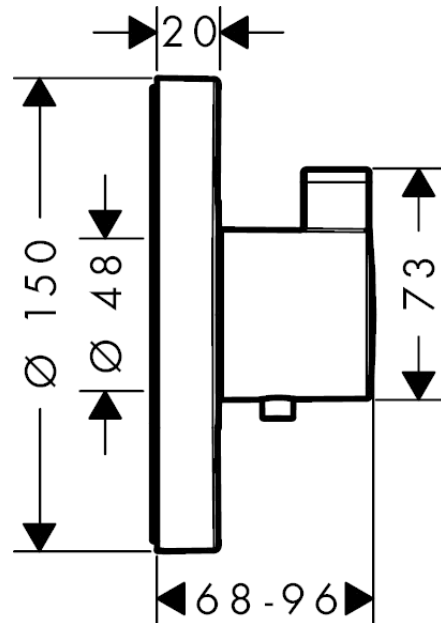

#### product features

- maximum flow rate at 3 bar: 59 l/min
- flow rate upper outlet: 42 l/min
- flow rate lower outlet: 42 l/min
- thermostat cartridge
- safety lock at 40 °C
- temperature limitation adjustable
- connection type: basic set
- min. operating pressure: 1 bar
- max. operating pressure: 10 bar
- dirt filter included

### Scale drawing

## Exploded Drawing

Year of production: >05/14

**ShowerSelect S**  
**Thermostat HighFlow for concealed installation**  
 Surfaces: **Chrome** Article Number: **15741000**