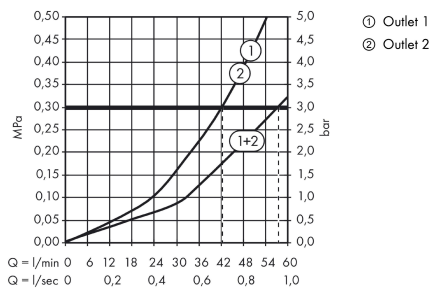

ShowerSelect S
Thermostat HighFlow for concealed installation
Surfaces: **Chrome** Article Number: **15741000**

Description

product features

- maximum flow rate at 3 bar: 59 l/min
- flow rate upper outlet: 42 l/min
- flow rate lower outlet: 42 l/min
- thermostat cartridge
- safety lock at 40 °C
- temperature limitation adjustable
- connection type: basic set
- min. operating pressure: 1 bar
- max. operating pressure: 10 bar
- dirt filter included

Certificates

Product image

Scale drawing

Flowchart