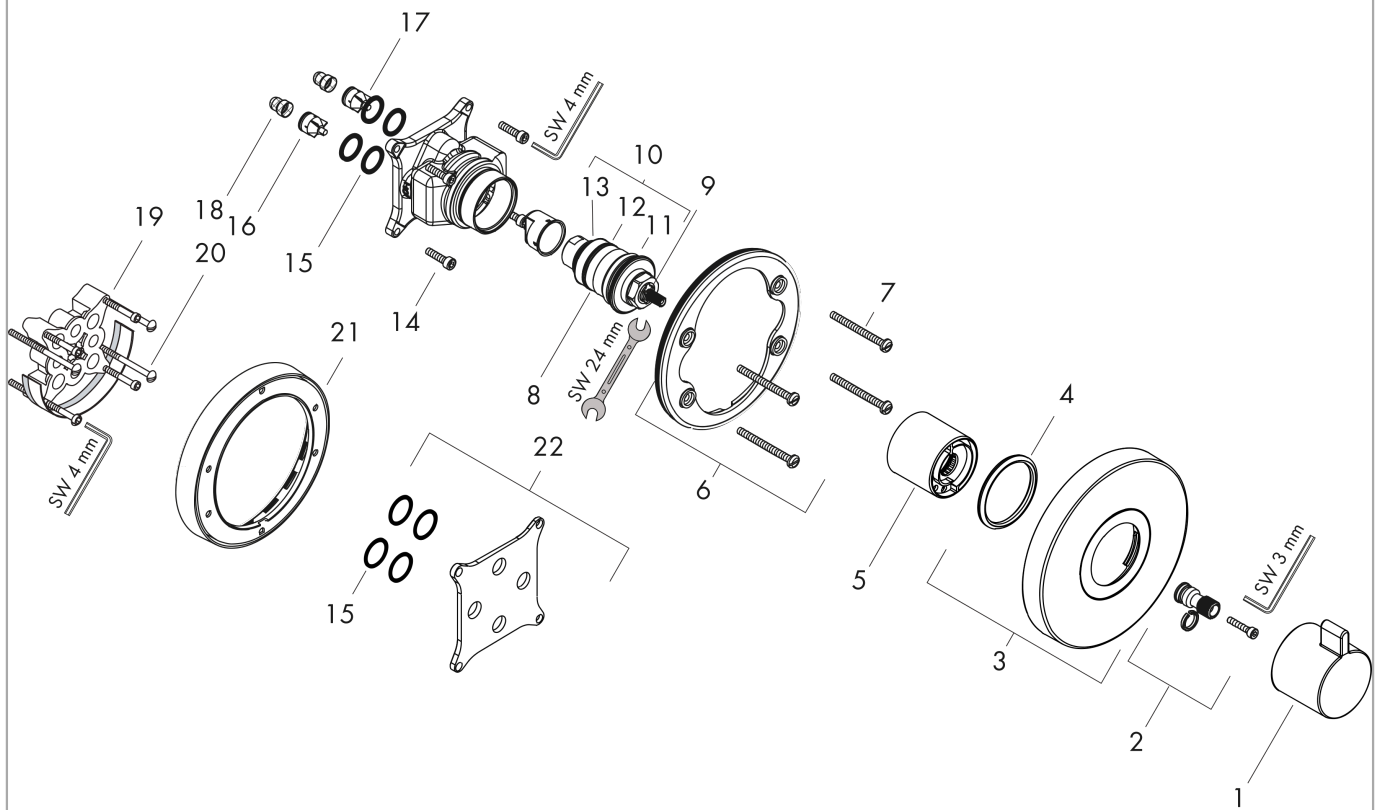

### Scale drawing

### Flowchart

**ShowerSelect S**  
**Thermostat HighFlow for concealed installation**  
 Surfaces: **Chrome**    Article Number: **15741000**

## Exploded Drawing

Year of production: >05/14

**ShowerSelect S**  
**Thermostat HighFlow for concealed installation**  
 Surfaces: **Chrome** Article Number: **15741000**